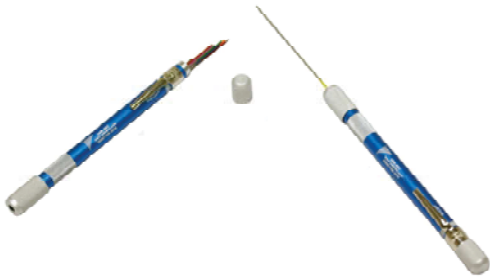

ICM of America
Internet Sales
877-494-5793

GENERAL ACCESSORIES

Pipe Wrenches

Tiger Tails

Pulling Eyes

*Ceramic and
Steel Nozzle Inserts*

Nozzle Tip Cleaners

Bushings

Collars

High Pressure Swivels 1/2" - 1 1/4"